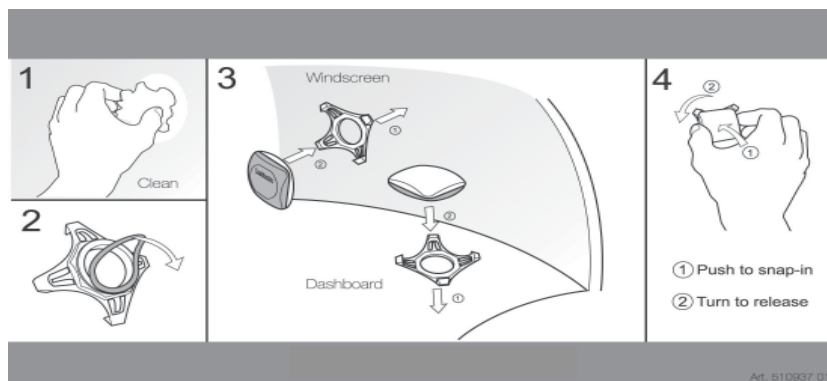

TagMaster

North America, Inc.

PRODUCT SHEET

S1938 WinFix™ MeM

WinFix™ MeM is a transparent holder used for mounting to the inside of windscreens. The holder is fixed in place with double sided tape and has a plastic spring that holds the ID-tag in position. The holder can be placed on top of the dashboard when required.

- Easy to insert and remove ID-tag
- Can be placed on either windscreen or dashboard
- Transparent

DATA:

Dimensions	50x50x18mm (1.97x1.97x0.71 in)
Weight	3g (0.11 oz)
Colour	Transparent
Material	Polycarbonate